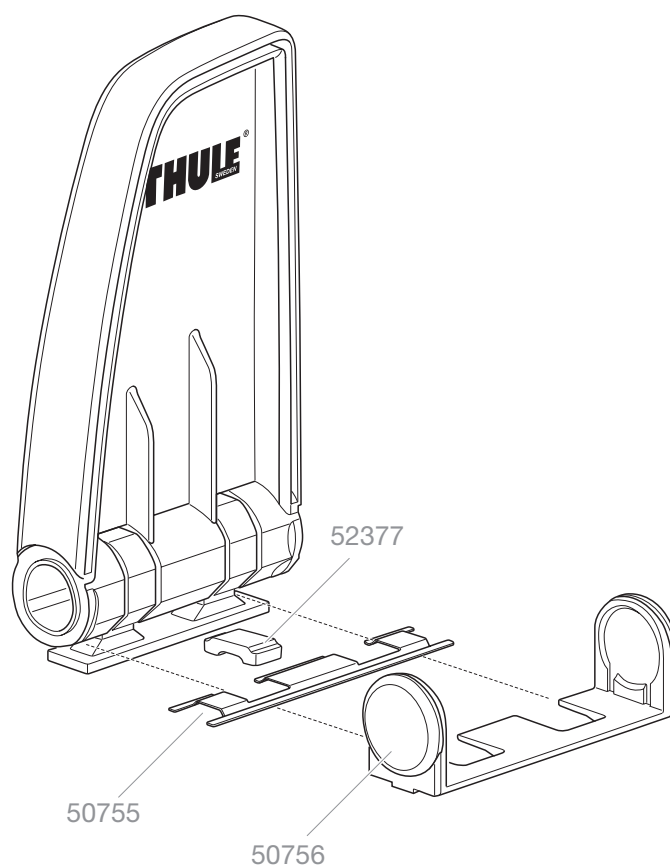

315

Fold Down Load Stop

Spare part

The time-saving load system

06/2013

THULE
SWEDEN
PROFESSIONAL