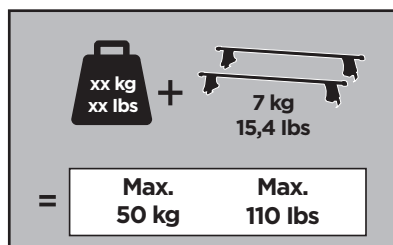

# > Instructions

HONDA Civic, 5-dr Hatchback, 17 - (Without glassroof)

ISO 11154-E

141852

20170502  
519-1852-02

Bring your life  
thule.com

23 x1

24 x1

173 x1

175 x1

328 x2

1376 x2

x1

x1

1

	X (scale)	X (mm)	X (inch)
<b>HONDA Civic, 5-dr Hatchback, 17 - (Without glassroof)</b>	<b>38</b>	<b>1031</b>	<b>40 <sup>5</sup>/<sub>8</sub></b>

	Y (scale)	Y (mm)	Y (inch)
<b>HONDA Civic, 5-dr Hatchback, 17 - (Without glassroof)</b>	<b>34</b>	<b>991</b>	<b>39</b>

**2**

**HONDA Civic, 5-dr Hatchback, 17 - (Without glassroof)**

**3**

	W (mm)	Z (mm)	W (inch)	Z (inch)
<b>HONDA Civic, 5-dr Hatchback, 17 - (Without glassroof)</b>	<b>275</b>	<b>660</b>	<b>10 <sup>7</sup>/<sub>8</sub></b>	<b>26</b>