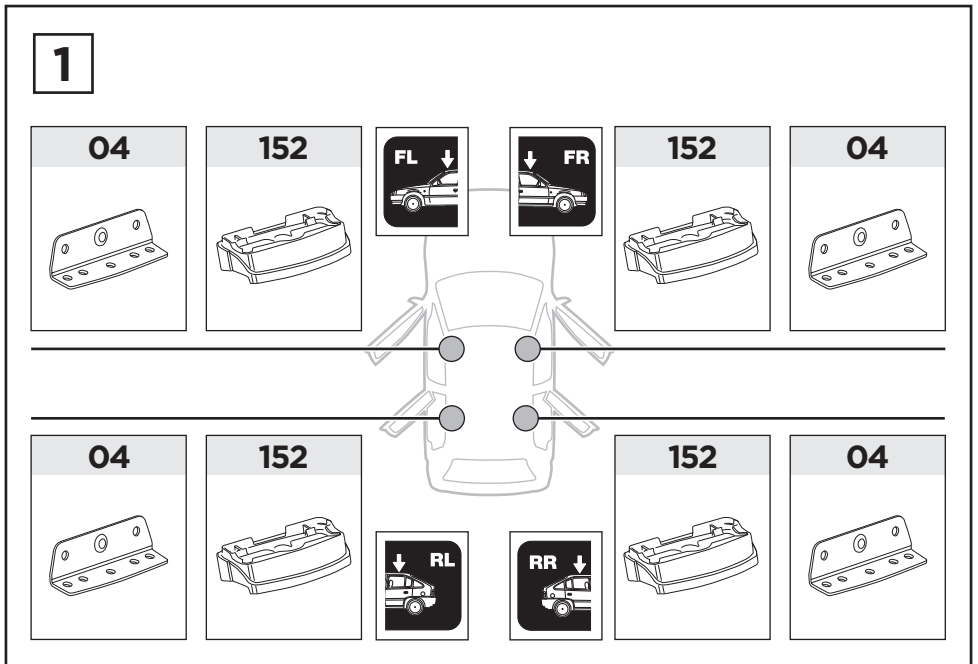

# > Instructions

HYUNDAI i40, 5-dr Estate, 11-

This kit is only for vehicles with fixpoint mounting.

ISO 11154-E

183107

C.20160113  
509-3107-02

Bring your life  
thule.com

**2****A****B**