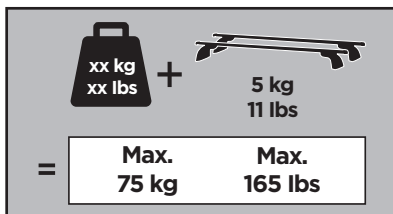

# > Instructions

HYUNDAI i40, 5-dr Estate, 11-

This kit is only for vehicles with fixpoint mounting.

ISO 11154-E

183107

C.20160113  
509-3107-02

Bring your life  
thule.com

**2****A****B**