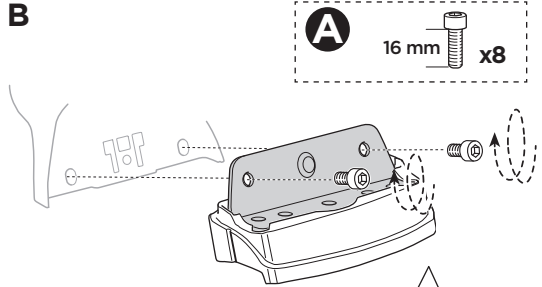

# > Instructions

HYUNDAI i40, 5-dr Estate, 11-

This kit is only for vehicles with fixpoint mounting.

ISO 11154-E

183107

C.20160113  
509-3107-02

Bring your life  
thule.com

**2****A****B**