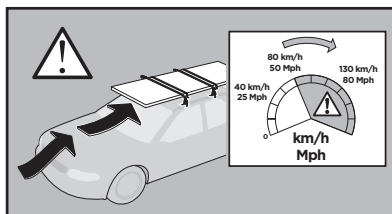

# > Instructions

HYUNDAI i40, 5-dr Estate, 11-

This kit is only for vehicles with fixpoint mounting.

ISO 11154-E

183107

C.20160113  
509-3107-02

Bring your life  
thule.com

**2****A****B**