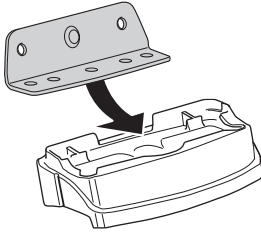

# > Instructions

HYUNDAI i40, 5-dr Estate, 11-

This kit is only for vehicles with fixpoint mounting.

ISO 11154-E

183107

C.20160113  
509-3107-02

Bring your life  
thule.com

**2****A****B**