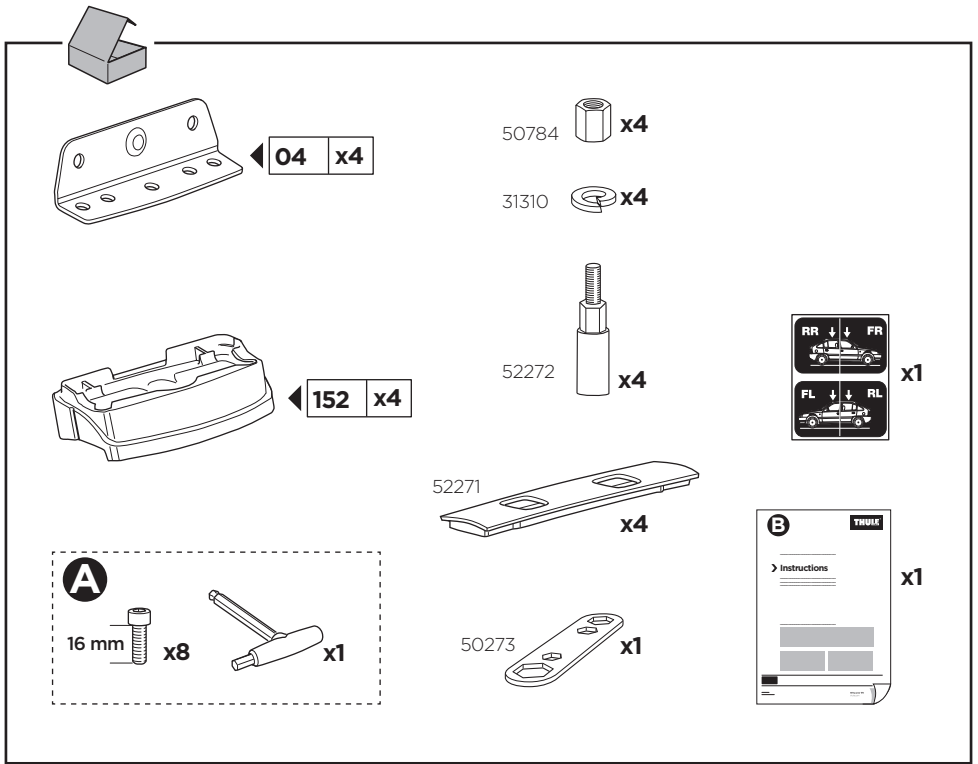

# > Instructions

HYUNDAI i40, 5-dr Estate, 11-

This kit is only for vehicles with fixpoint mounting.

ISO 11154-E

183107

C.20160113  
509-3107-02

Bring your life  
thule.com

**2****A****B**