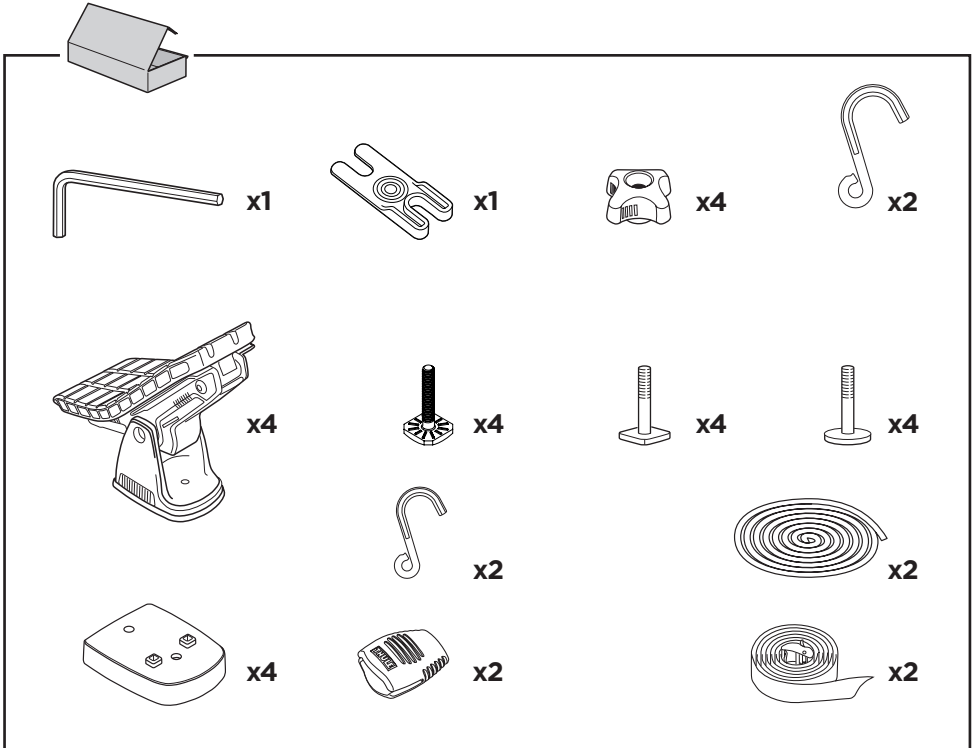

Thule DockGrip 895000

> Instructions

**CITY CRASH**
Complies with ISO norm

Thule WingBar Evo

Thule WingBar

Thule ProBar

Thule SlideBar

895000c.20181009
506-7226-04Bring your life
thule.com