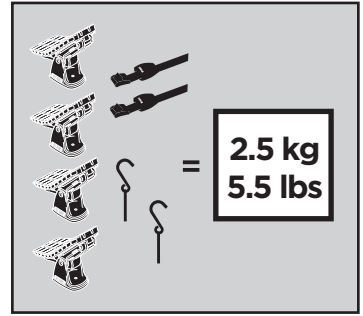

Thule DockGrip 895000

> Instructions

**CITY CRASH**
Complies with ISO norm

Thule WingBar Evo

Thule WingBar

Thule ProBar

Thule SlideBar

895000c.20181009
506-7226-04Bring your life
thule.com