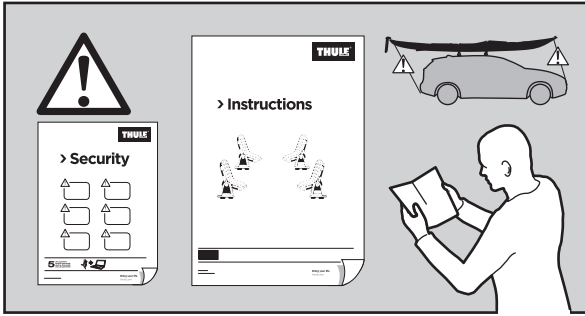

Thule DockGrip 895000

> Instructions

**CITY CRASH**
Complies with ISO norm

Thule WingBar Evo

Thule WingBar

Thule ProBar

Thule SlideBar

895000c.20181009
506-7226-04Bring your life
thule.com