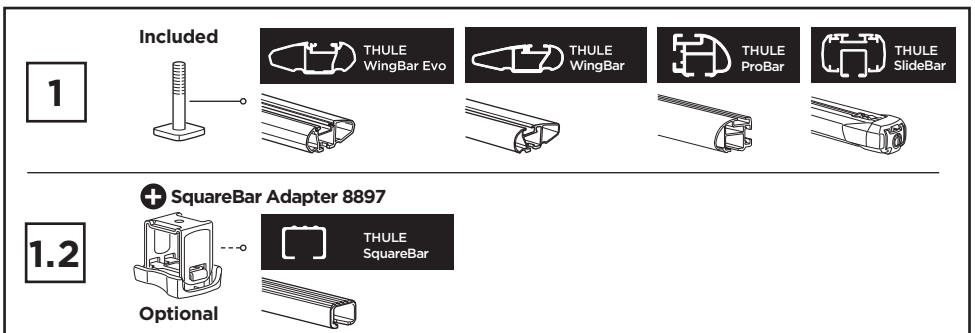

Thule DockGrip 895000

> Instructions

**CITY CRASH**
Complies with ISO norm

Thule WingBar Evo

Thule WingBar

Thule ProBar

Thule SlideBar

895000c.20181009
506-7226-04Bring your life
thule.com

x4

x4

x4

x4

Optional

SquareBar Adapter 8897

x4

x4